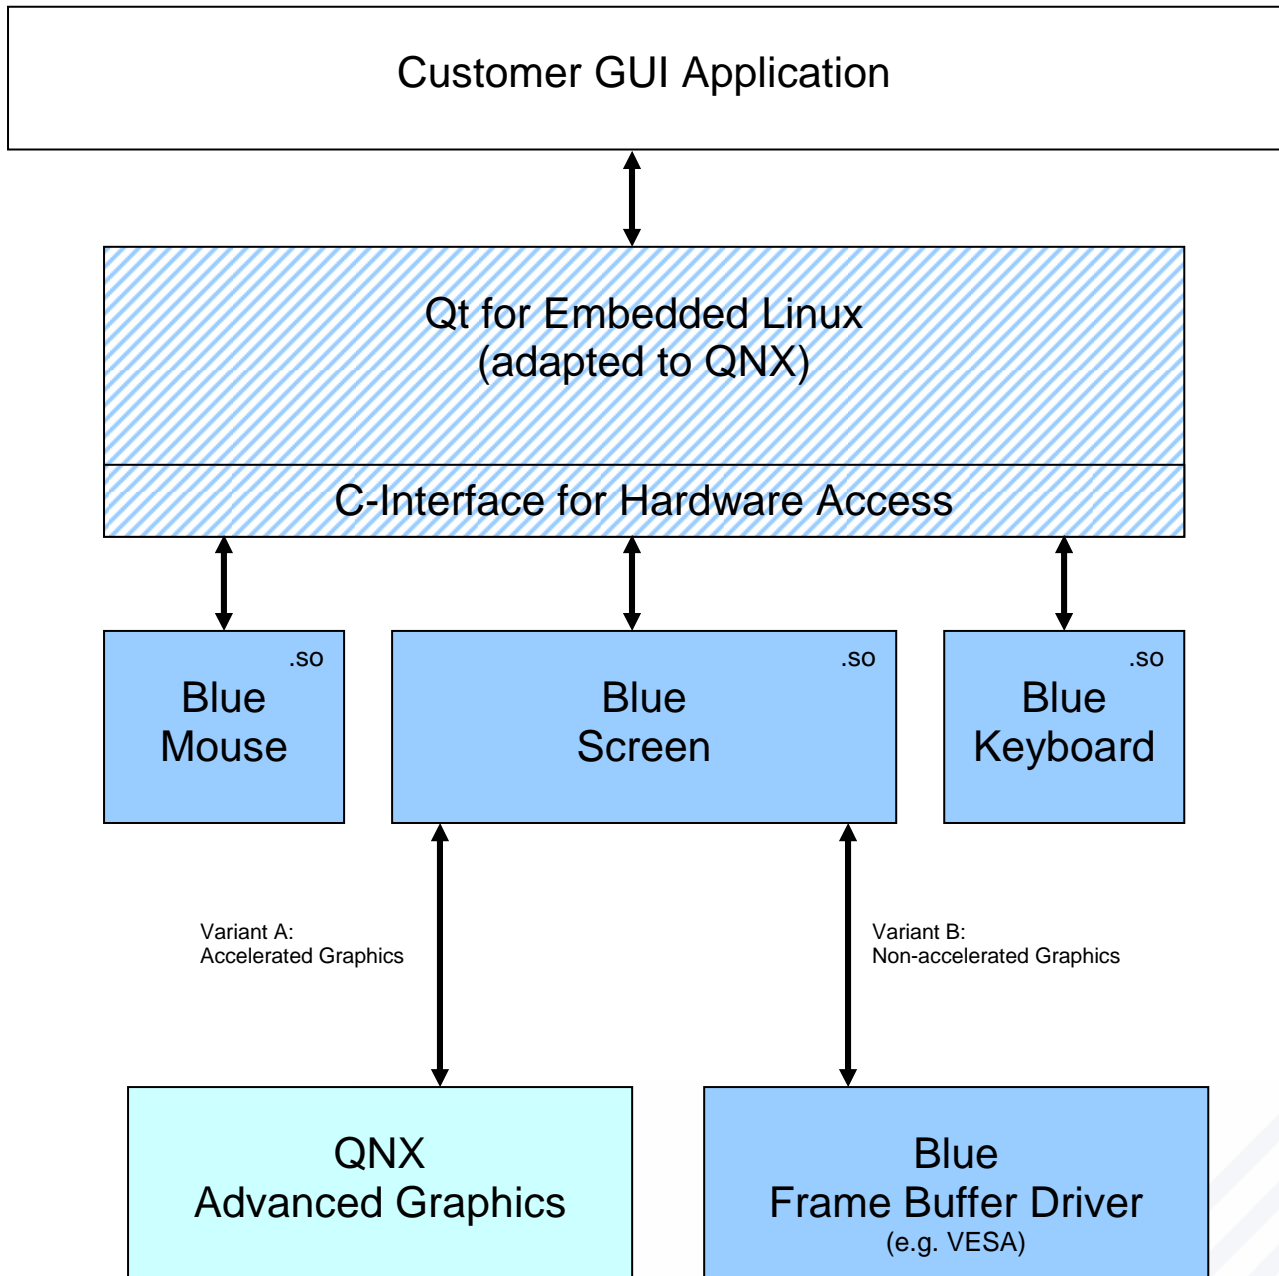

# Qt for Embedded Linux

## Adaptation for the QNX Neutrino RTOS

LGPL License \*)

Commercial IBV License

Commercial QNX License

\*) Sources and binaries available from IBV